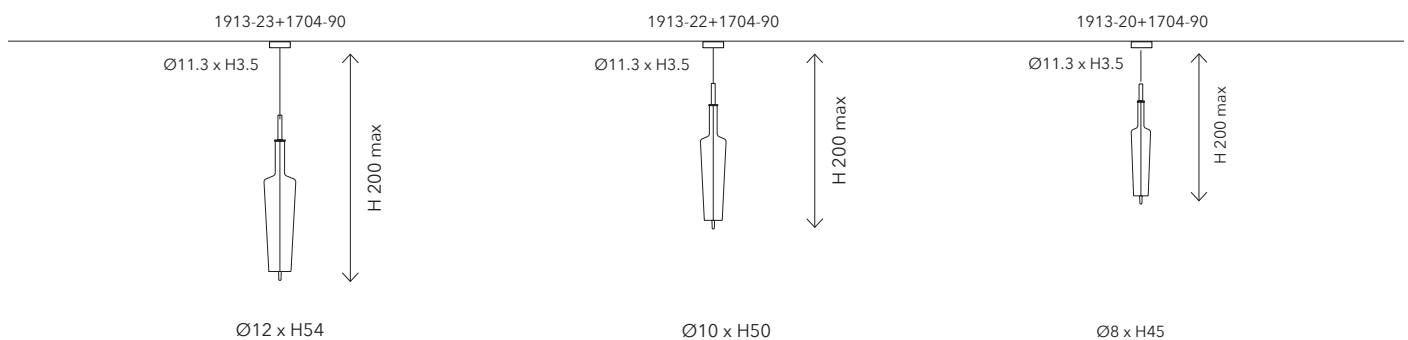

1704-91 CANOPY TYPE B RECESSED

Mounting: incasso / recessed
Environment: Indoor - IP20
Materials: Metallo / Metal
Voltage: 24Vdc

NOTE:
Remote driver not included

**lampade installabili su pistre type B /
lamps installable on plates type B**